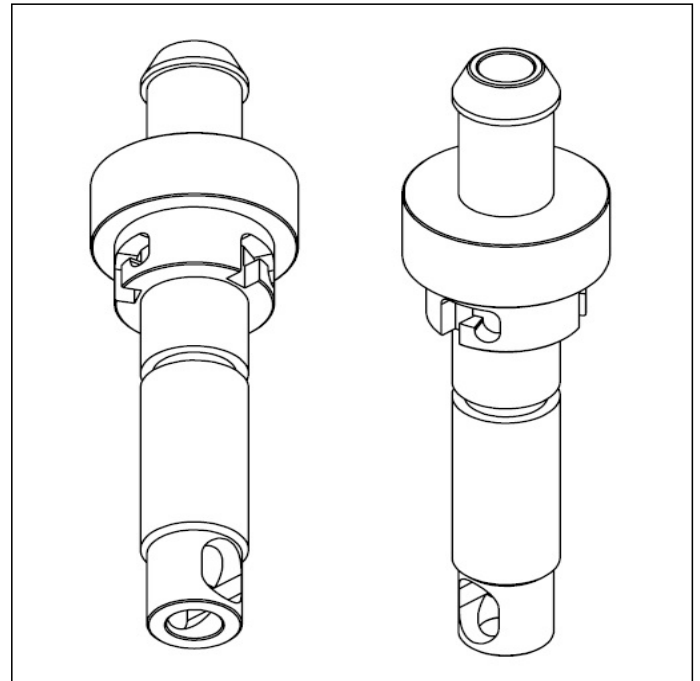

### DESCRIPTION

MGB drain plug.  
 ?12mm hose connection neck  
 Hose included upon request.